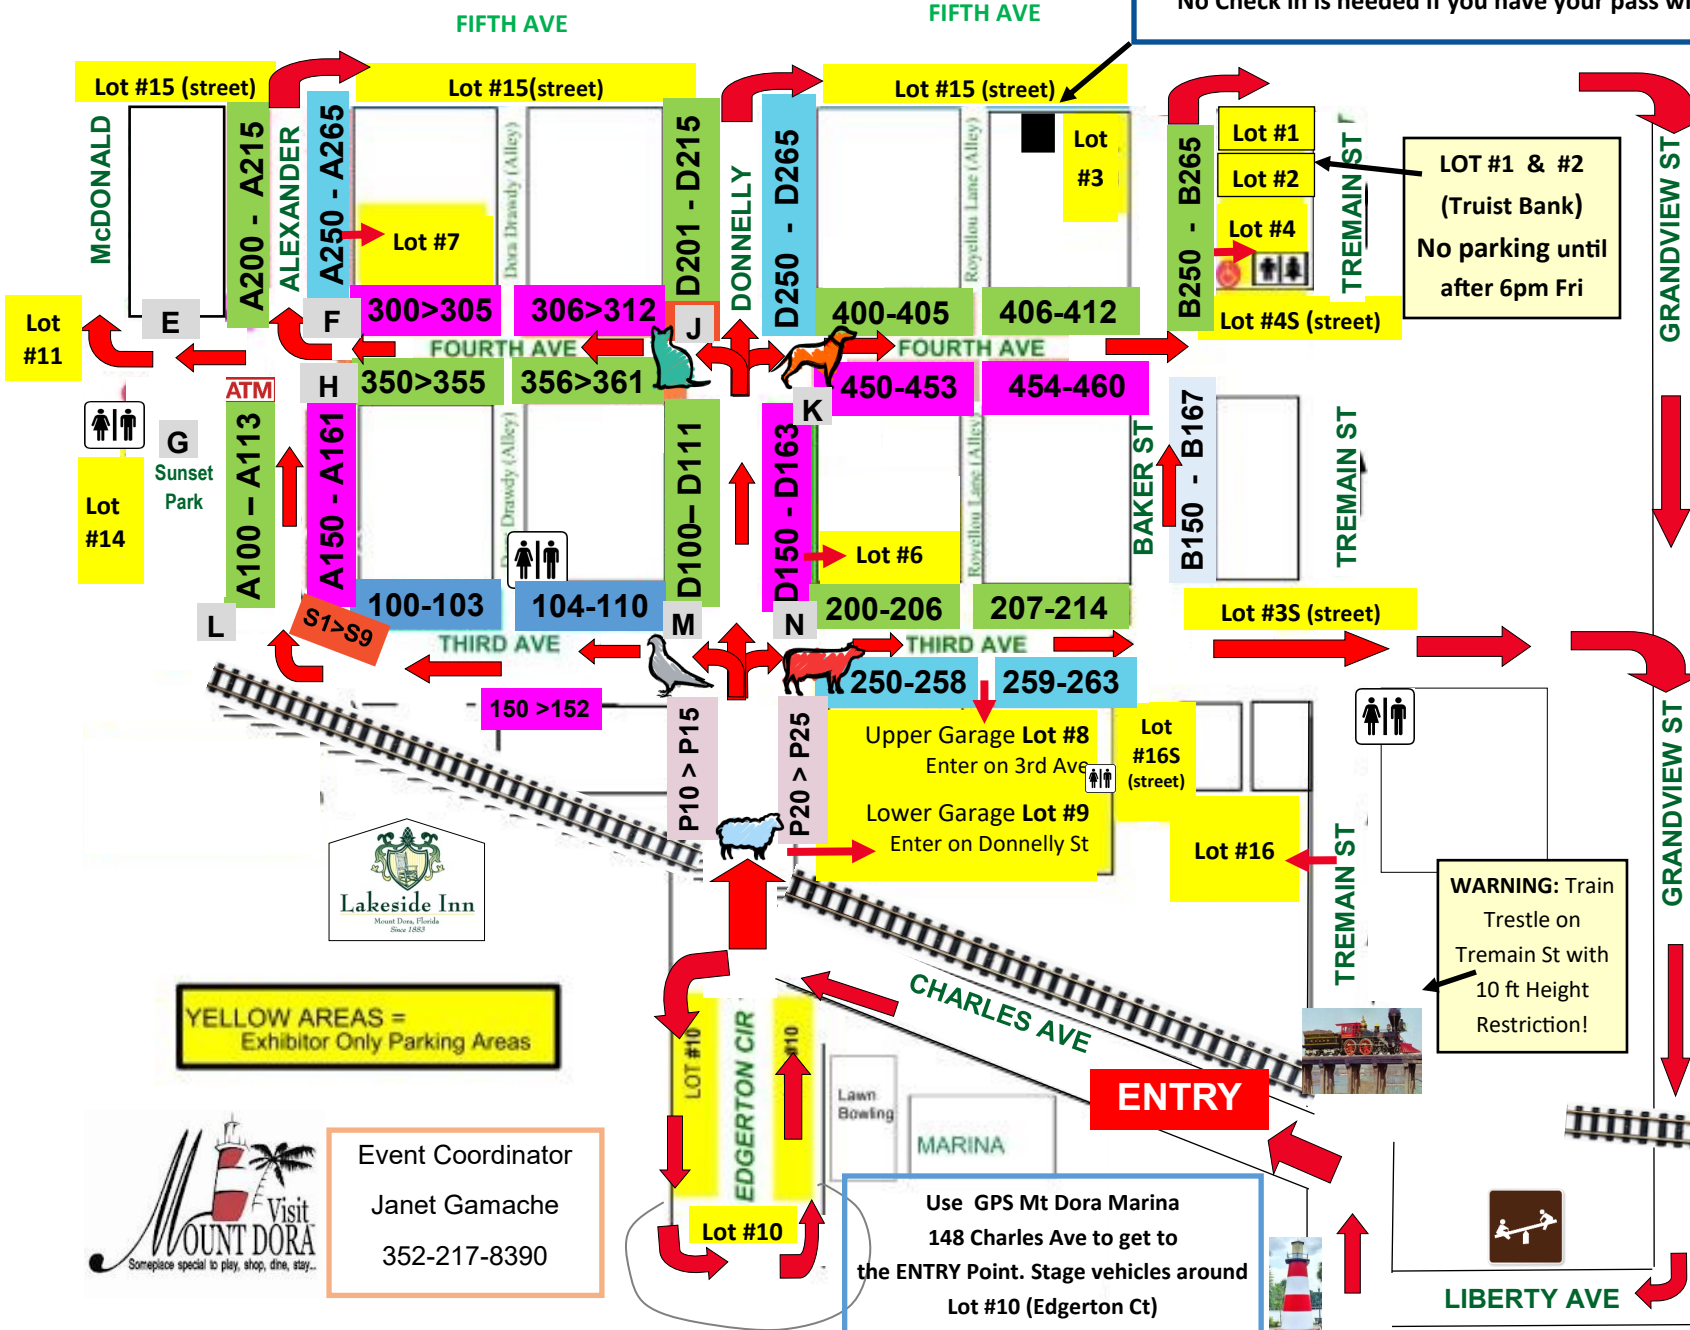

Mount Dora Spring Festival Vendor Traffic Map

If you forgot your pass, you can have one printed at MD Center for the Arts gallery (138 E 5th Ave Mt Dora, FL)
No Check in is needed if you have your pass with you.

PARKING:
Go back to the ENTRY POINT if you pass your parking lot on the way to your booth space. NO backing up or driving in the wrong direction!

Set Up Times

- 2:00 PM
- 4:00 PM
- 5:00 PM
- 5:30 PM
- 5:45 PM
- 6:00 PM
- 6:30 PM

To avoid traffic at drive in times & set up early, be in your parking lot before 3:45PM & Dolly (walk) your items to your booth space. We will give you the clear to start ~5PM

YELLOW AREAS = Exhibitor Only Parking Areas

Event Coordinator
Janet Gamache
352-217-8390

Use GPS Mt Dora Marina
148 Charles Ave to get to the ENTRY Point. Stage vehicles around Lot #10 (Edgerton Ct)

WARNING: Train Trestle on Tremain St with 10 ft Height Restriction!